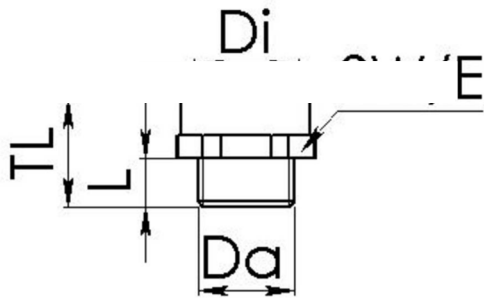

AC22035

Technical Specification	
Material cable gland	Polyamide, fibre reinforced
Temp. range min	-40 °C
Temp. range max	100 °C
Glow wire test	650 °C
Ø outer thread	16
Length screw-in thread	10 mm
Thread type inner	M
Ø inner thread	20
Lead inner	1.5
Length internal thread	15.5 mm
Total length TL	28 mm
Key width SW	27 mm
Collar diameter (E)	30 mm
Product Color	Grey - RAL 7035
Packing unit	25