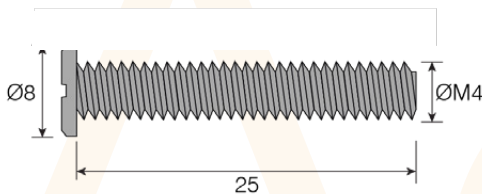

AC23375

Brass Panhead Screws M4 x 25mm

- Feature a lower profile than oval or round screws
- Design is suitable for high-torque installations into wood or metal

Technical Specification

Thread Size	M4
Thread Length (mm)	25
Head Diameter (mm)	8
Head Type	Slotted Pan Head