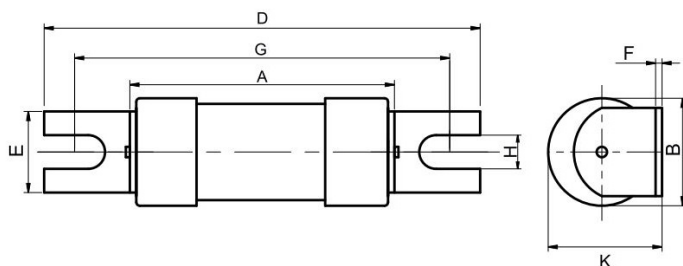

### 2A NIT Fuse

550V AC 80kA / 250V DC 40kA, Fixing centres: 44.5mm / Diameter: 13.5mm (Size A1), ASTA 20 Certified

Technical Specification	
Voltage (AC/DC)	550/250
Rating	2A
Breaking Capacity	40 kA
Dimensions (mm)	35.5 (A) 13.5 (B) 56 (D) 11.2 (E) 0.8 (F) 44.5 (G) 4.8 (H) 14.5 (K)
Pre Arcing I <sup>2</sup> T (AMPERE <sup>2</sup> SECONDS)	1
Total I <sup>2</sup> T (AMPERE <sup>2</sup> SECONDS)	5
Watt Loss	0.9
Curve Type	gG