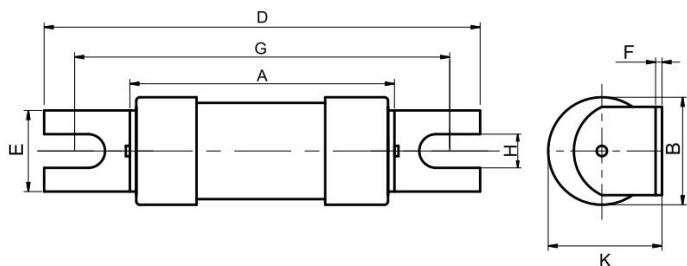

AC3301

6A NIT Fuse

550V AC 80kA / 250V DC 40kA, Fixing centres: 44.5mm / Diameter: 13.5mm (Size A1), ASTA 20 Certified

| Technical Specification | |
|---|--|
| Voltage (AC/DC) | 550/250 |
| Rating | 6A |
| Breaking Capacity | 40 kA |
| Dimensions (mm) | 35.5 (A) 13.5 (B) 56 (D) 11.2 (E) 0.8 (F) 44.5 (G) 4.8 (H) 14.5 (K) |
| Pre Arcing I ² T (AMPERE ² SECONDS) | 28 |
| Total I ² T (AMPERE ² SECONDS) | 40 |
| Watt Loss | 1.8 |
| Curve Type | gG |
| | |
| | |
| | |
| | |
| | |
| | |