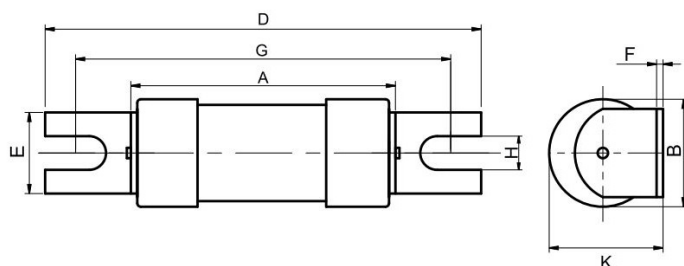

### 4A NIT Fuse

550V AC 80kA / 250V DC 40kA, Fixing centres: 44.5mm / Diameter: 13.5mm (Size A1), ASTA 20 Certified

| Technical Specification                                   |  |
|---|--|
| Voltage (AC/DC)   | 550/250  |
| Rating  | 4A   |
| Breaking Capacity   | 40 kA  |
| Dimensions (mm)   | 35.5 (A) 13.5 (B) 56 (D) 11.2 (E)<br>0.8 (F) 44.5 (G) 4.8 (H) 14.5 (K) |
| Pre Arcing I <sup>2</sup> T (AMPERE <sup>2</sup> SECONDS) | 7.6  |
| Total I <sup>2</sup> T (AMPERE <sup>2</sup> SECONDS)      | 38   |
| Watt Loss   | 1.5  |
| Curve Type  | gG   |
|   |  |
|   |  |
|   |  |
|   |  |
|   |  |
|   |  |