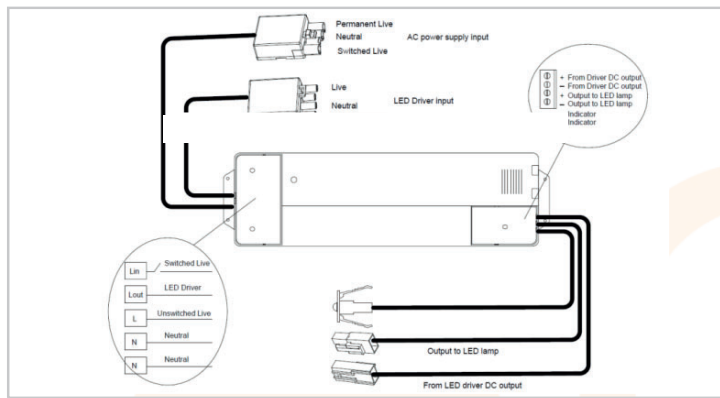

AC447158

3 Hour Emergency Pack

Suitable for use with SPACE and ATMOS 600x600 LED panels and VIRTUE LED downlights

Completely plug & play with SPACE and VIRTUE range

Low power consumption

Utilizes high quality and reliable LiFePO4 battery

Provides 3 hour emergency discharge duration

Emergency light output depends on fitting used

Wide operating temperature range of 0°C to +40°C

3 year warranty for control gear, 2 years for battery

Technical Specification

Cap Type	na
Total Power	3.5
Lamp Life (Hrs)	30000
Power Factor	0.4
Width (mm)	60
Length (mm)	230
Unit Weight / kg	0.5
Height (mm)	37

4-AC447158-2022-V1