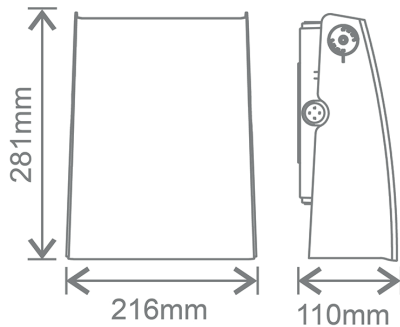

AC448152

Low glare IP65 Wall Pack 45w

Features & Benefits

1. CCT switchable 3000k/4000k/6500k
2. Dusk to dawn sensor by default
3. Adjustable tilt angles
4. IP65 and Vandal Resistant IK10
5. Die-cast anti-corrosion aluminium body
6. BESA box fitting points

**Technical Specification**

Power	45w
Voltage	220-240 Vac 50-60Hz
Current	206 mA
Protection	Class I, IP65
Power Factor	>0.95
Luminous Flux	4100 lm/ 4750 lm / 4750 lm
CCT	3000k / 4000k / 6500k
CRI	>83
Lifetime	40,000 h
Switching Cycles	50,000
Start Time	0.5s
Warm-up time to 60%	Instant full light
Diffuser	White opal diffuser
Lumen Maintenance Factor at Lifetime	0.75
Ambient Temperature (degree)	-20 to 40
Housing	Die-cast anti-corrosion aluminium
Beam Angle (degree)	65 x 90