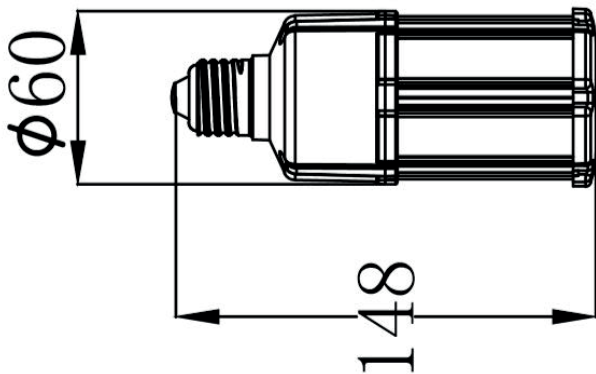

Acel

AC4850

18W LED Corn Lamp, E27, 840

Retrofit Corn Lamps are an ideal upgrade route for aging HID lamps, whilst maintaining the look and integrity of the existing fitting.

RTF Corn Lamps are designed with a large heatsink profile to reduce thermal stresses and the need for internal fans. Corn lamps are suitable for use indoors and in outdoor weatherproof fittings.

In all instances care must be taken to ensure the intended enclosure meets the recommended minimum dimensions specified within. Failure to do so may result in reduced lumen output and shortened lamp life.

Technical Specification

Lumens	2430
Power	18
LPW	135
CCT	4000
CRI	>80
SDCM	<5
Base	E27
Length	148
Diameter	60
Input Voltage	100-240VAC
Input Current @ 240V	0.08
Nominal Life L90	50000
Burning Position	Universal
Ingress Protection	IP64