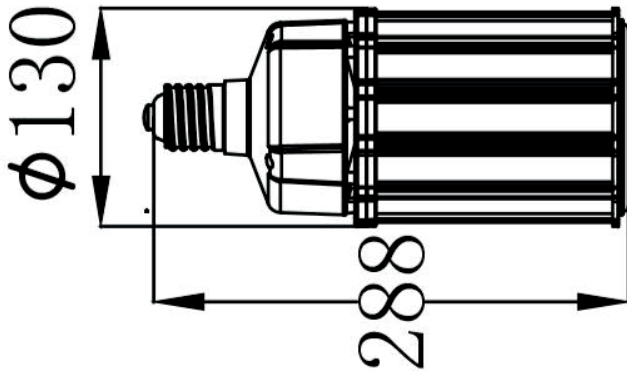

Acel

AC4856

120W LED Corn Lamp, E40, 840

Retrofit Corn Lamps are an ideal upgrade route for aging HIC lamps, whilst maintaining the look and integrity of the existing

Technical Specification

Lumens	+	16800
Power	+	120
LPW	+	140
CCT		4000
CRI	+	>80
SDCM		<5
Base		E40
Length		288
Diameter		130
Input Voltage		100-240VAC
Input Current @ 240V		0.5
Nominal Life L90		50000
Burning Position		Universal
Ingress Protection		IP64