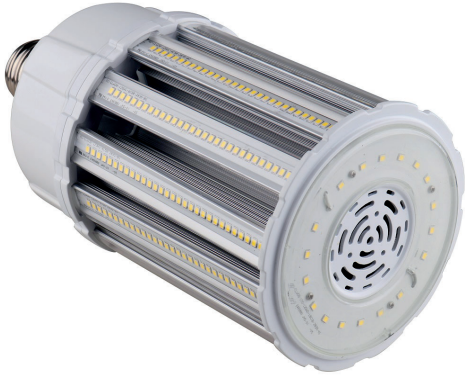

Acel

AC4856

120W LED Corn Lamp, E40, 840

Retrofit Corn Lamps are an ideal upgrade route for aging HIC lamps, whilst maintaining the look and integrity of the existing

Technical Specification

Lumens	+	16800
Power	+	120
LPW	+	140
CCT		4000
CRI	+	>80
SDCM		<5
Base		E40
Length		288
Diameter		130
Input Voltage		100-240VAC
Input Current @ 240V		0.5
Nominal Life L90		50000
Burning Position		Universal
Ingress Protection		IP64