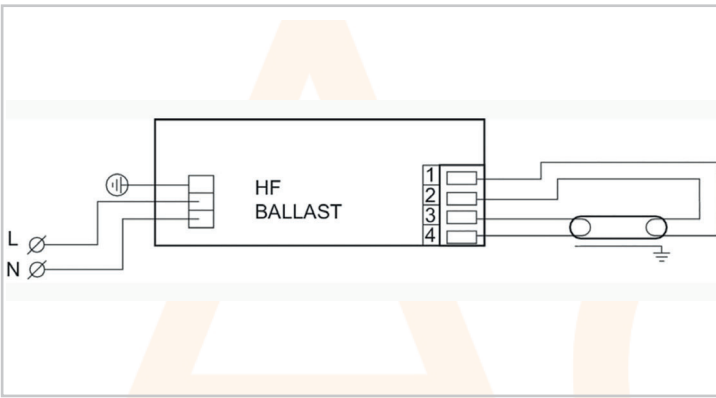

AC4923

70W T8 HF Ballast

Technical Specification

Size	280 x 30 x 28mm
Input Voltage	220-240V
Input Frequency	50 to 60Hz
Lamp Wattage	70W

4-AC4923-2021-V1