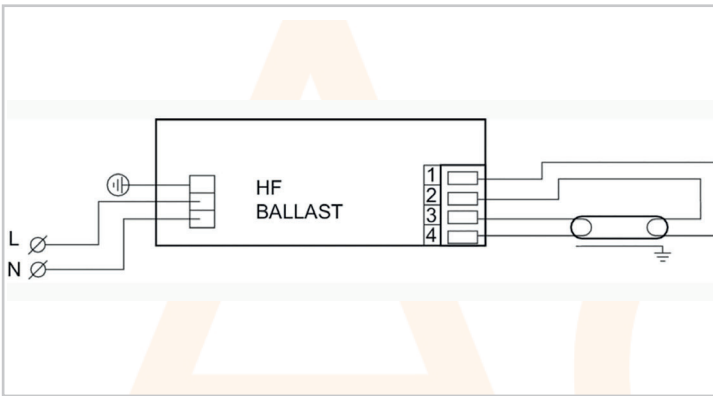

AC4946

1x55W TCL HF Ballast

### Technical Specification

Size	280 x 30 x 28mm
Input Voltage	220-240V
Input Frequency	50 to 60Hz
Lamp Wattage	55W

4-AC4946-2021-V1