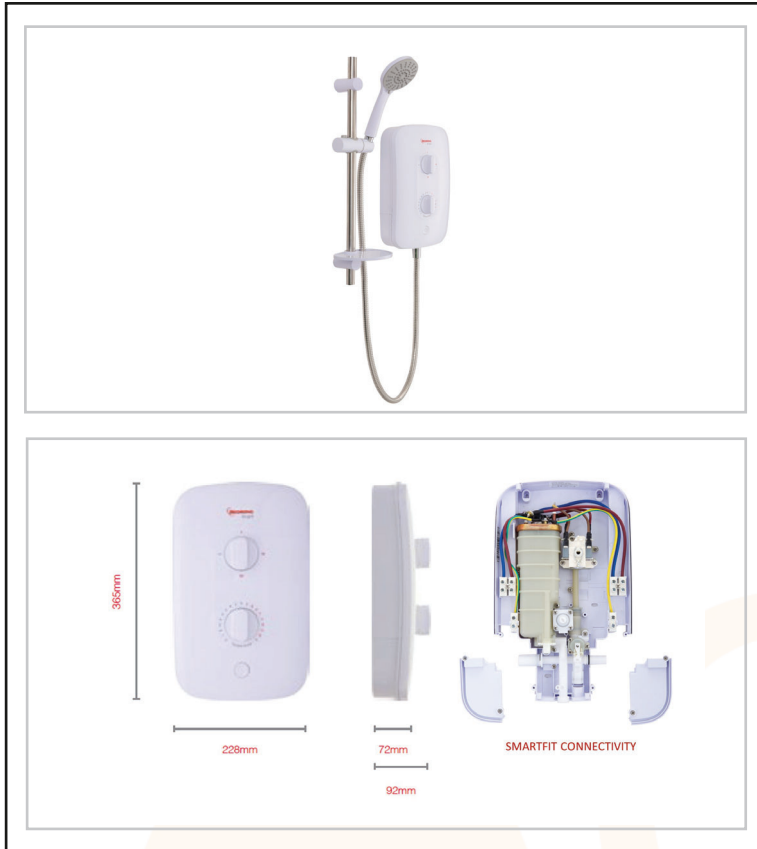

AC6214

Bright 8.5kW Electric Shower

- Simple push button Start/Stop operation
- Rotary flow/temperature control
- High, medium, low and cold power selection
- SmartFit multi-entry options for water and power connection, ideal for replacement installations
- Three spray-mode shower head with easy rub-clear nozzles
- 600mm high chrome riser rail with variable position top wall bracket fixing for ease of retrofit
- 1.25 metre long anti-kink flexible shower hose
- Push button handset clamp to adjust height and shower head angle to suit all users
- **3** year UK guarantee

Technical Specification

Power Output:	8.5kW
Current Rating:	35.41 Amps
Operating Pressure:	1 to 10bar (15 to 150 psi)
Min. Running Pressure:	8 l/min.
Water Connection:	15mm compression or push-fit
IP Rating:	IPX4
Approvals:	BEAB (CE Marked)
ErP Class Rating:	A
Energy Efficiency:	39%
Energy Consumption:	478 kWh/A