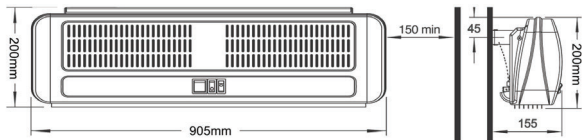

Technical Specification

Power Supplies:	1/N/PE230-240V/50Hz Class I (with earth wire)
Power Outputs:	6kW / 3kW / Fan only
Air Flow:	446m ³ /h
Safety Protection:	2 x manual reset cut-outs
Construction:	Pressed steel with durable powder coated white finish
Cable Entry Point:	Top, centre (no cable supplied)
IP Rating:	IP21
Approvals:	BEAB
Weight:	7.2kg