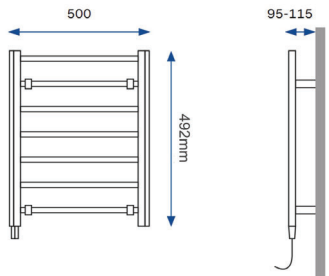

### 100W White Ladder Rail

- **High quality white finish**
- **Fluid-filled for even heat distribution**
- **Sage surface temperature, below 60°C (in 21°C room ambient)**
- **Simple and quick to install**
- **Reversible for left or right hand cable entry**
- **2 year UK guarantee**

#### Technical Specification

Power Supplies:	1/N/PE230-240V/50Hz Class I (with earth wire)
Power Output:	100W
Number of Rails	5
Heating Element:	Submersible with temperature limiter and fuse link
Power cable fitted:	1metre (for fused spur connection)
IP Rating:	IPX5
Approvals:	BEAB and CE Marked
Product Weight:	4kg