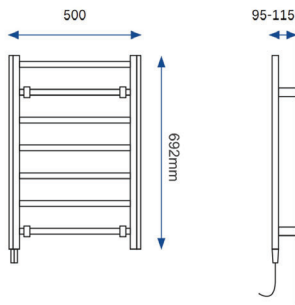

AC6373

80W Chrome Ladder Rail

- **High quality chrome finish**
- **Fluid-filled for even heat distribution**
- **Sage surface temperature, below 60°C (in 21°C room ambient)**
- **Simple and quick to install**
- **Reversible for left or right hand cable entry**
- **2 year UK guarantee**

Technical Specification

Power Supplies:	1/N/PE230-240V/50Hz Class I (with earth wire)
Power Output:	80W
Number of Rails	7
Heating Element:	Submersible with temperature limiter and fuse link
Power Cable Fitted:	1metre (for fused spur connection)
IP Rating:	IPX5
Approvals:	BEAB and CE Marked
Product Weight:	5.4kg