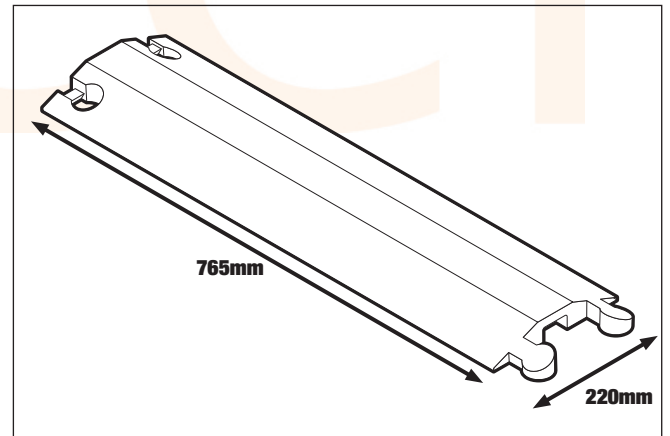

Can accept all UK vehicular traffic

Internal & interlocking male:female connector feature

Tapered design & non-slip treads for pedestrian traffic

Technical Specification

(L) 765mm x (W) 220mm x (H) 32mm

Produced for high grade polyurethane

Extremely robust

Linkable by internal connectors

45mm (W) x 20mm (H) cable cavity

Black

Certified to BS7671:2008

7-AC71007-2021-V1