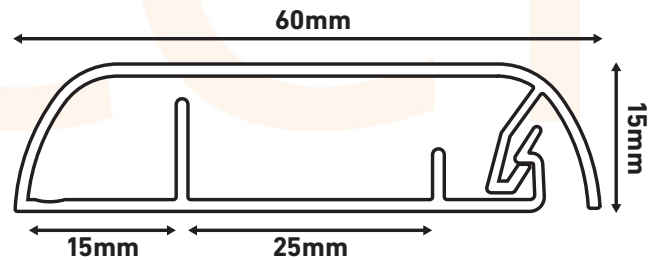

### Trunking for wall-mount TV's

- Smooth & seamless appearance
- Hidden hinge & click-lock
- Self-adhesive backing, or can be screw-fixed
- Save channelling walls
- Easy to add or remove cables
- Compartmentalised to separate power and data cables
- 1m long PVC, easy to cut if required
- Slim profile, only 15mm standoff
- Paintable
- 'Quick to install, looks great!'

Technical Specification
(L) 1m x (W) 60mm x (H) 15mm
Self-extinguishing White PVC
Supplied with removable film cover
Self-adhesive, or screw fix
Hinged & click-lock lid
Tensioned cable retaining lid, for easy handling
Supplied with backing tape for peel and stick
Can open 60 degrees when surface mounted
Patent Pending