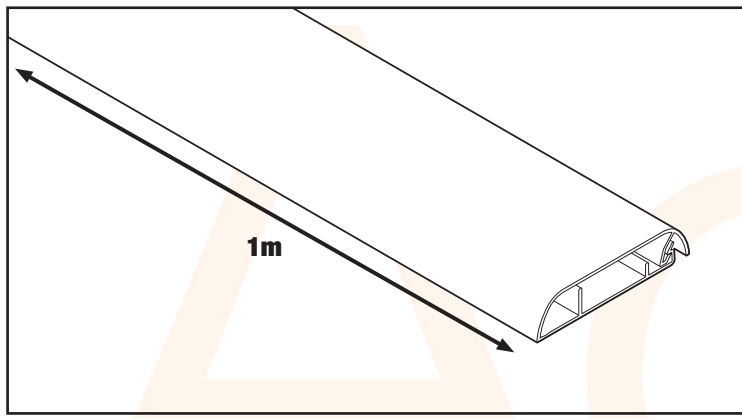

### Trunking for wall-mount TV's

- Smooth & seamless appearance
- Hidden hinge & click-lock
- Self-adhesive backing, or can be screw-fixed
- Save channelling walls
- Easy to add or remove cables
- Compartmentalised to separate power and data cables
- 1m long PVC, easy to cut if required
- Slim profile, only 15mm standoff
- Paintable
- 'Quick to install, looks great!'

Technical Specification
(L) 1m x (W) 60mm x (H) 15mm
Self-extinguishing White PVC
Supplied with removable film cover
Self-adhesive, or screw fix
Hinged & click-lock lid
Tensioned cable retaining lid, for easy handling
Supplied with backing tape for peel and stick
Can open 60 degrees when surface mounted
Patent Pending