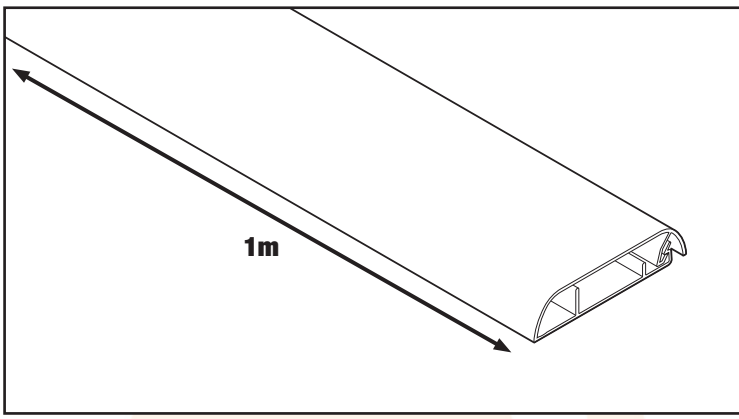

AC71072

Trunking for wall-mounted TV's

- Smooth & seamless appearance
- Hidden hinge & click-lock
- Self-adhesive backing, or can be screw-fixed
- Save channelling walls
- Easy to add or remove cables
- Compartmentalised to separate power and data cables
- 1m long PVC, easy to cut if required
- Slim profile, only 15mm standoff
- 'Quick to install, looks great!'

Technical Specification
(L) 1m x (W) 60mm x (H) 15mm
Self-extinguishing Black PVC
Supplied with removable film cover
Self-adhesive, or screw fix
Hinged & click-lock lid
Tensioned cable retaining lid, for easy handling
Supplied with backing tape for peel and stick
Can open 60 degrees when surface mounted
Patent Pending