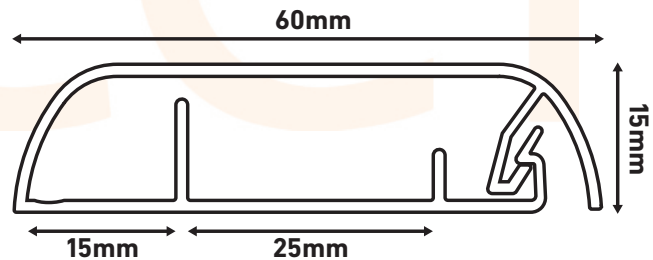

AC71072

Trunking for wall-mounted TV's

- Smooth & seamless appearance
- Hidden hinge & click-lock
- Self-adhesive backing, or can be screw-fixed
- Save channelling walls
- Easy to add or remove cables
- Compartmentalised to separate power and data cables
- 1m long PVC, easy to cut if required
- Slim profile, only 15mm standoff
- 'Quick to install, looks great!'

Technical Specification
(L) 1m x (W) 60mm x (H) 15mm
Self-extinguishing Black PVC
Supplied with removable film cover
Self-adhesive, or screw fix
Hinged & click-lock lid
Tensioned cable retaining lid, for easy handling
Supplied with backing tape for peel and stick
Can open 60 degrees when surface mounted
Patent Pending